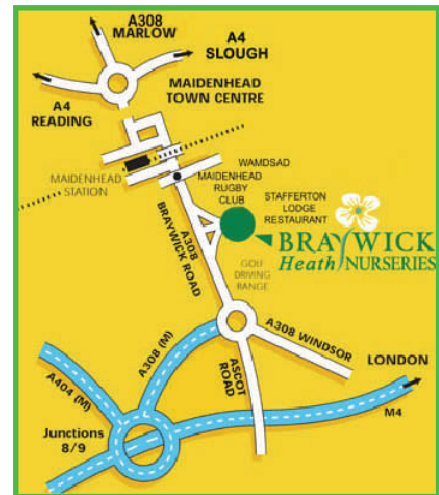

Dates for your Diary

- 5th May: Early May Bank Holiday
- 20th-24th May: Chelsea Flower Show
- 24th May: BHN Spring Fair
- 26th May: Spring Bank Holiday
- 26th May: Spring Bank Holiday
- 30th May – 1st June : Maidenhead Carnival